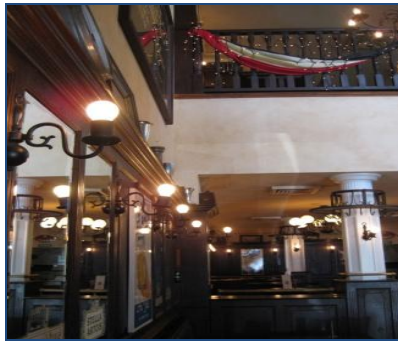

*Continuing the tradition of authentic Belgian Beer Cafes, De Fontein offers traditional Belgian cuisine at its best and showcases a variety of Belgian beers and a large selection of Beers and Wines. De Fontein also boasts a private area downstairs, equipped with your very own bar or why not be apart of the excitement and bustle upstairs.*

### *Photos of De Fontein before opening hours Venue & Balcony Views*

### *Artois Bar - Street Level*

*Main Entrance & Artois Bar*

*Stella Bar - Upstairs*

*Stella Bar*

*De Fontein in the afternoon*